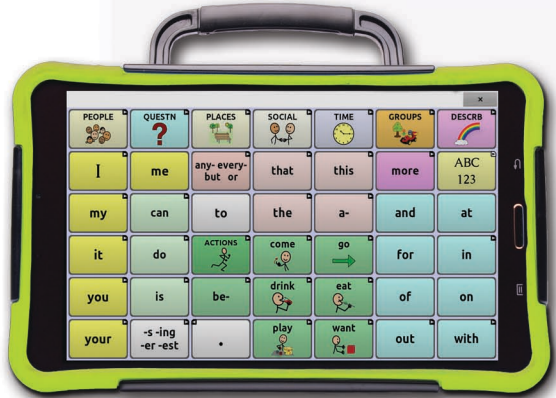

NOVA chat 8
Size: 8.5" x 5.13" x 1.63"
Weight: 1.4 lbs.

Chat Vocabulary

Chat devices ship with a number of default vocabulary files, or page sets. The vocabulary and organization of each vocabulary file was designed to address specific communication needs. All vocabulary files are fully customizable and can be personalized for each individual.

INCLUDED VOCABULARY FILES:

4 Basic	MultiChat 15 Student
MyCore	MultiChat 15 Adolescent
MyQuickChat	MultiChat 15 Adult
Essence	Vocab PC
Spelling	WordPower*