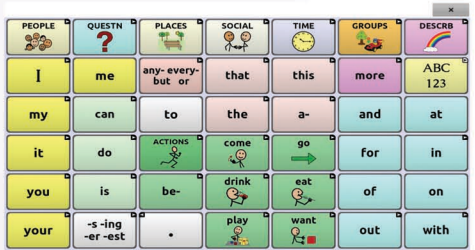

*WordPower

WordPower is a word-based vocabulary that is used to create sentences 'on the fly.' WordPower for NOVA chat was developed by Nancy L. Inman, M.A.T., CCC-SLP specifically for the NOVA chat.

WordPower is provided in a 20, 24, 30, 42, 48, 60, 80 and 108 button page layout.

CHAT EDITOR

Chat Editor is a supplemental program that has been provided for customizing the NOVA chat vocabulary on your Windows desktop or laptop computer.

Download now!
www.salthillo.com/products-chat-editor